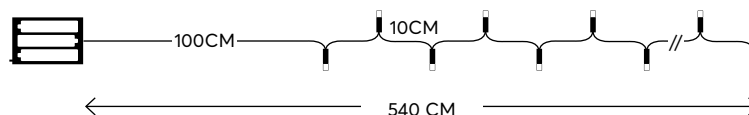

50 LED
(5mm)

600-11204

2202 02 90