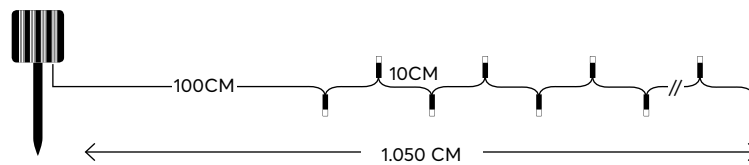

WARM WHITE
ΘΕΡΜΟ ΛΕΥΚΟ

2200-2300 KELVIN

GREEN CABLE
ΠΡΑΣΙΝΟ ΚΑΛΩΔΙΟ

W

MAX 3.6W

48 (MIN 1)

96 LED
(5mm)

600-11297

2202 07 23