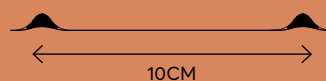

LED / bulb:
3V, 0.01A, 0.03W

LED
Durable and
energy-saving lights

2*CR2032
3*AA 4.5V
Battery
Μπαταρία

10cm - 30CM (CLUSTER)
Cable extension
Προέκταση καλωδίου

IP20

For indoor use
Για εσωτερική χρήση