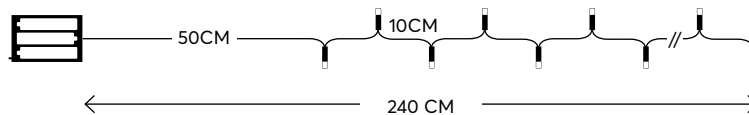

WARM WHITE
ΘΕΡΜΟ ΛΕΥΚΟ

2200-2800 KELVIN

TRANSPARENT CABLE

ΔΙΑΦΑΝΟ ΚΑΛΩΔΙΟ

20 LED
(5mm)

600-11131

2202 01 46