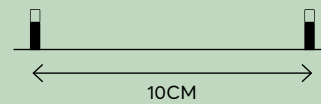

18 (MIN 1)

5 206139 046284

Glow
decoration

Led icicle, curtain, and net
connectable FLASH

Led βροχές, κουρτίνες, και δίχτυ
επεκτεινόμενα FLASH

 Led / bulb:
3V, 0.02A, 0.06W

LED
Durable and
energy-saving lights