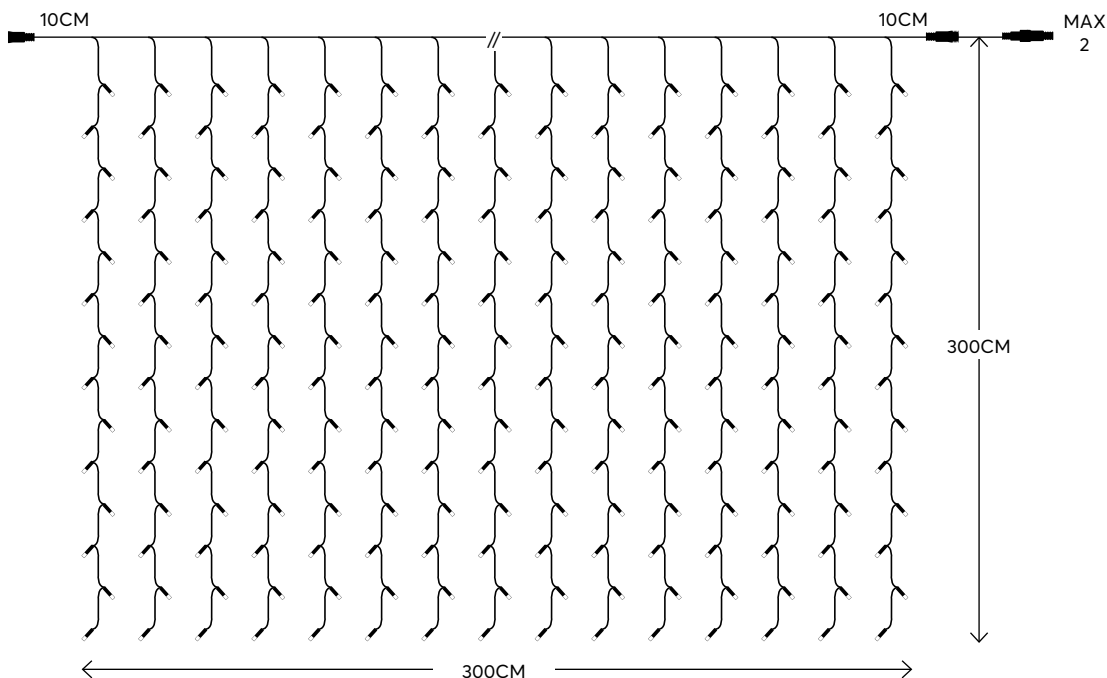

RGBW

480 LED
(5mm)

WHITE CABLE

ΛΕΥΚΟ ΚΑΛΩΔΙΟ

20 x 10 LED
LINES
ΓΡΑΜΜΕΣ

COMPATIBLE ONLY WITH THE TRANSFORMERS 600-11920 / 600-11922
ΣΥΜΒΑΤΑ ΜΟΝΟ ΜΕ ΤΟΥΣ ΜΕΤΑΣΧΗΜΑΤΙΣΤΕΣ 600-11920 / 600-11922

600-11924

2202 149 00

IP65

For outdoor use
Για εξωτερική χρήση

W
MAX 50W

8 (MIN 1)