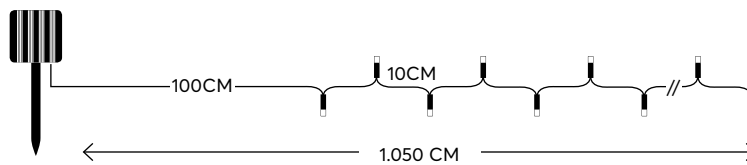

WHITE
ΛΕΥΚΟ

7500-8500 KELVIN

GREEN CABLE
ΠΡΑΣΙΝΟ ΚΑΛΩΔΙΟ

96 LED
(5mm)

600-11160
2202 07 23