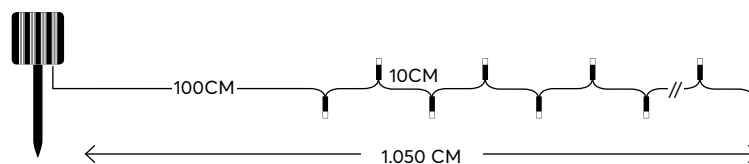

MULTI
ΧΡΩΜΑΤΙΣΤΟ

N/A KELVIN

GREEN CABLE

ΠΡΑΣΙΝΟ ΚΑΛΩΔΙΟ

96 LED
(5mm)

600-11298

2202 07 23