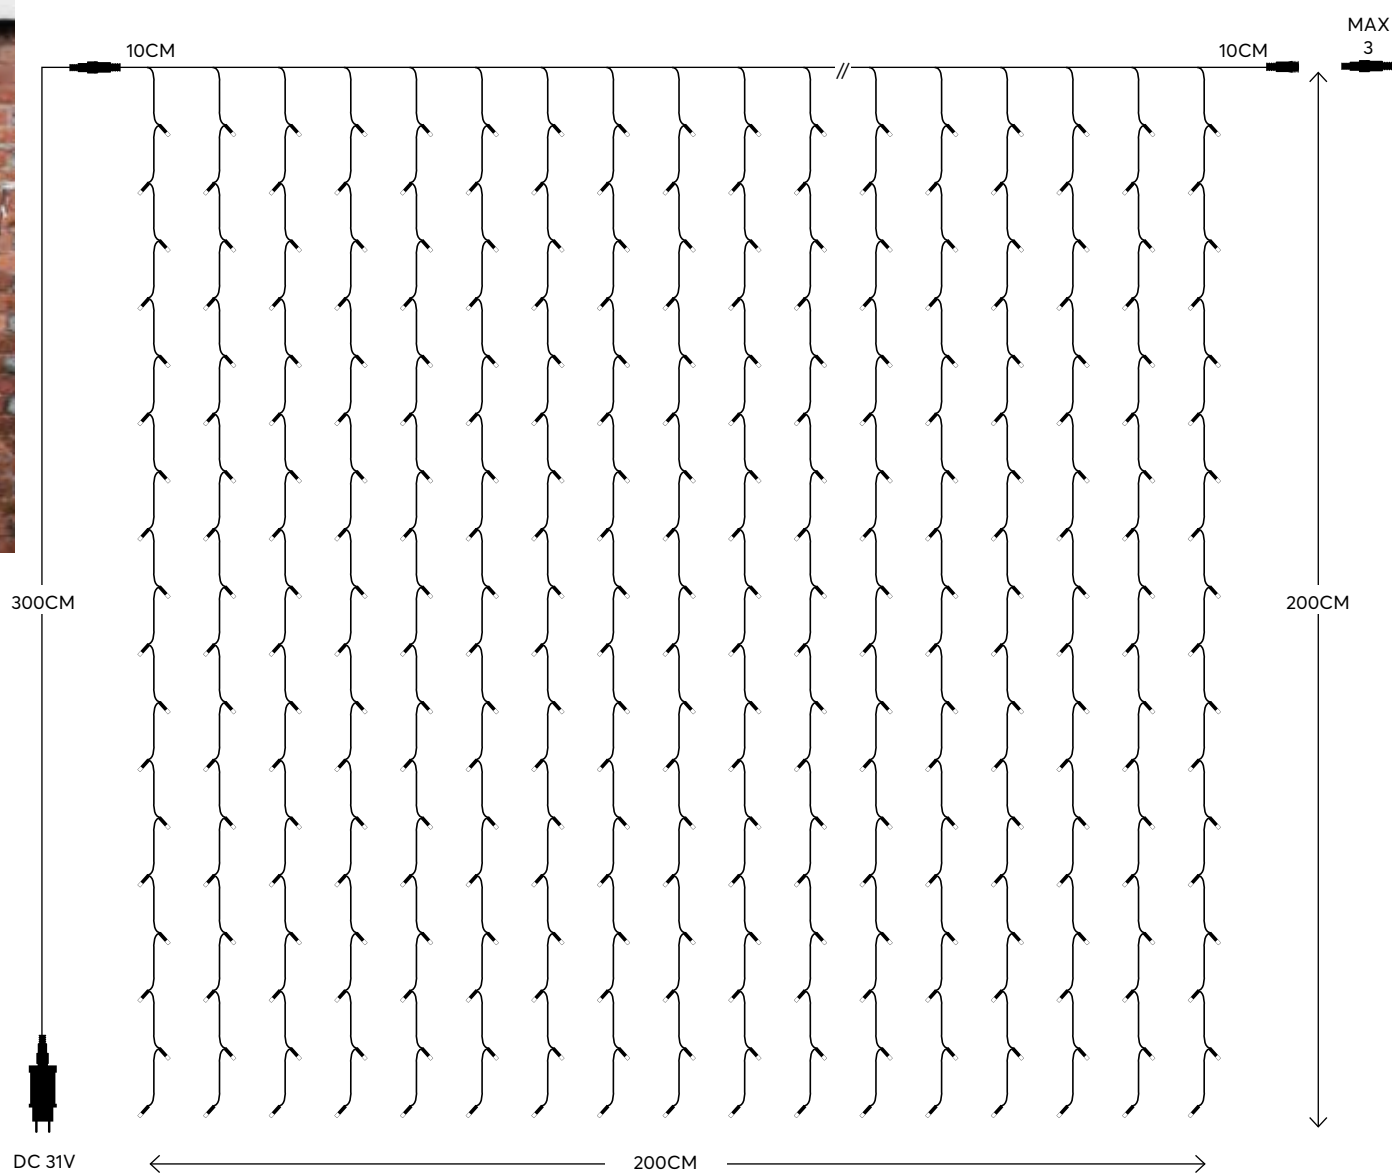

WHITE
ΛΕΥΚΟ

7500-8500 KELVIN

TRANSPARENT CABLE

ΔΙΑΦΑΝΟ ΚΑΛΩΔΙΟ