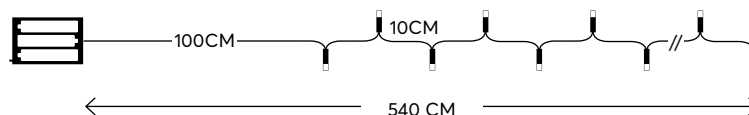

50 LED
(5mm)

600-11205

2202 02 90